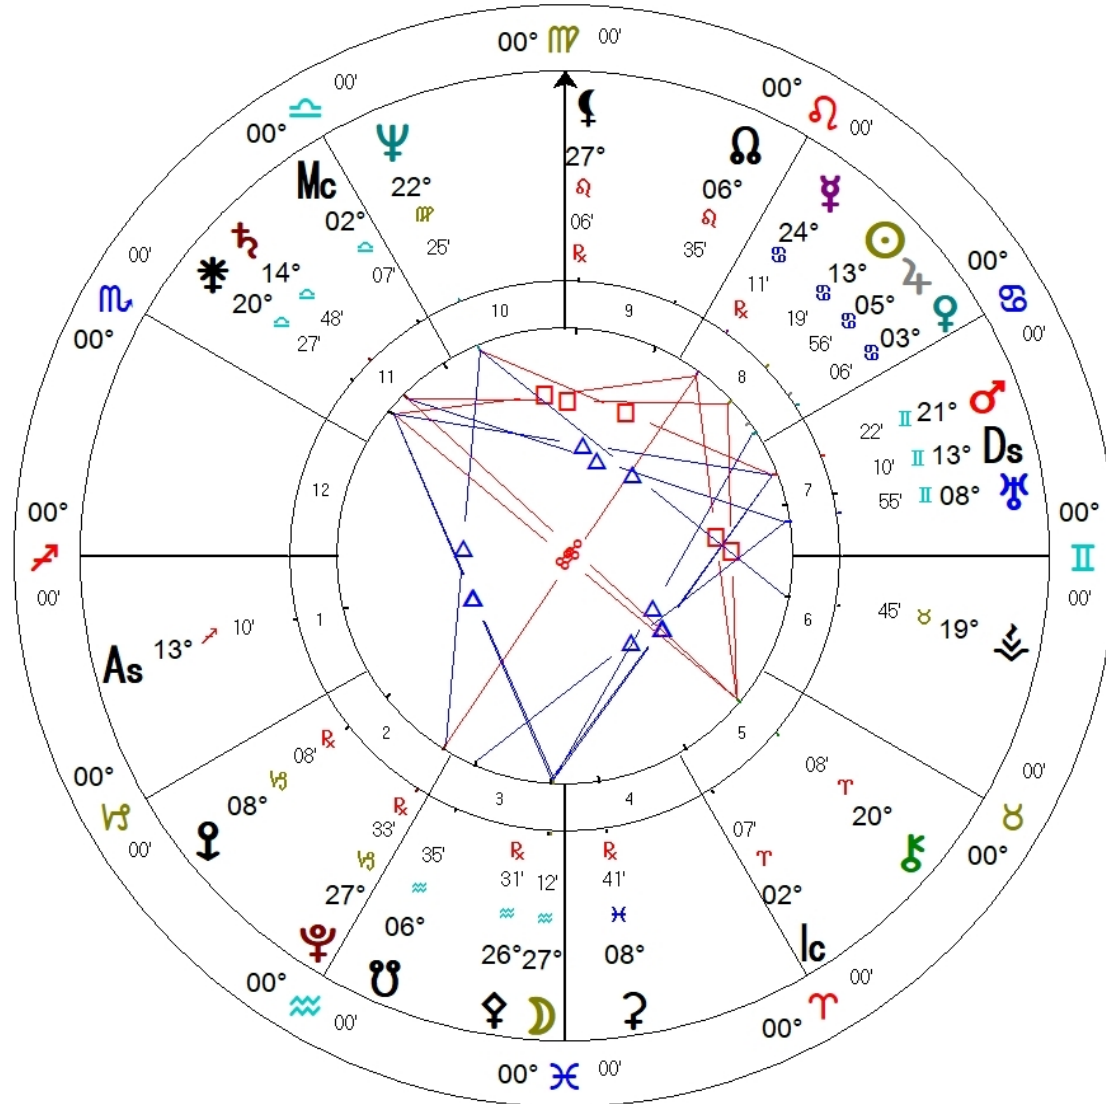

# US Chart from DR

## Event Chart

Jul 4 1776 NS, Thu

5:13:55 pm LMT +5:00:39

Philadelphia

39°N57'08" 075°W09'51"

*Geocentric*

*Tropical*

*Whole Signs*

*True Node*

**Israel**  
**Natal Chart**  
 May 14 1948, Fri  
 4:00pm EET-2:00  
 Tel Aviv, Israel  
 32°N04' 034"E46'  
*Geocentric*  
*Tropical*  
*Whole Signs*  
*True Node*

Outer Wheel  
**Israel**  
**Natal Chart**  
 May 14 1948, Fri  
 4:00 pm EET -2:00  
 Tel Aviv, Israel  
 32°N04' 034°E46'  
*Geocentric*  
*Tropical*  
*Whole Signs*  
*True Node*

**Iran**  
**Natal Chart**  
Apr 1 1979, Sun  
0:01 am IRDT -4:30  
Tehran, Iran  
35°N40' 051"E26'  
*Geocentric*  
*Tropical*  
*Whole Signs*  
*True Node*