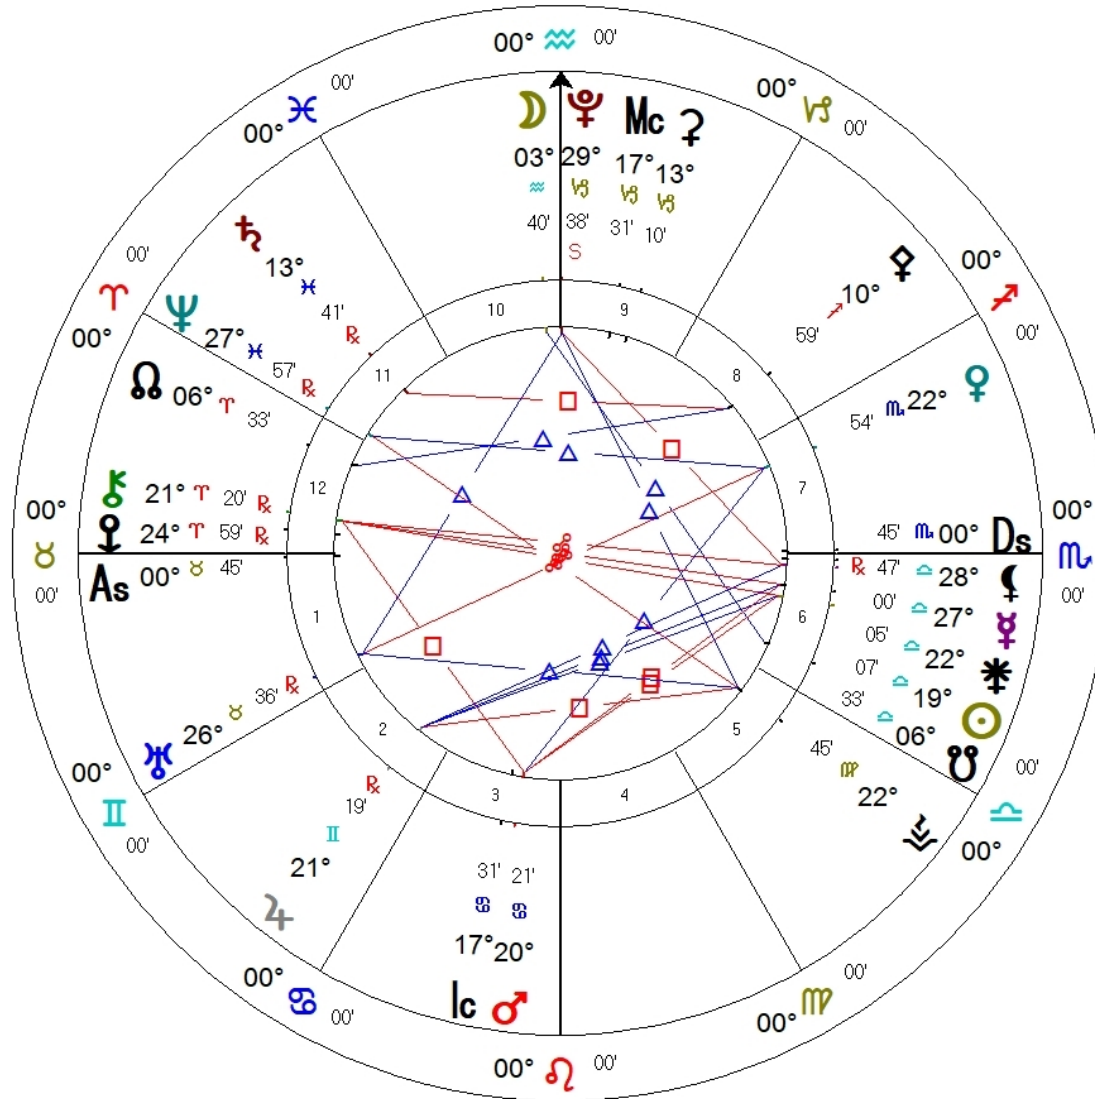

TURNING OF THE AGES

---

MYSTERY SCHOOL

# **Middle East Astrology**

Daniel Giamario

with Sylvianne K Delmars

October 2024

# Transits Oct 11 2024

## Event Chart

Oct 11 2024, Fri  
7:00 pm EDT +4:00

Washington  
38°N53'42" 077°W02'12"

Geocentric  
Tropical  
Whole Signs  
True Mode