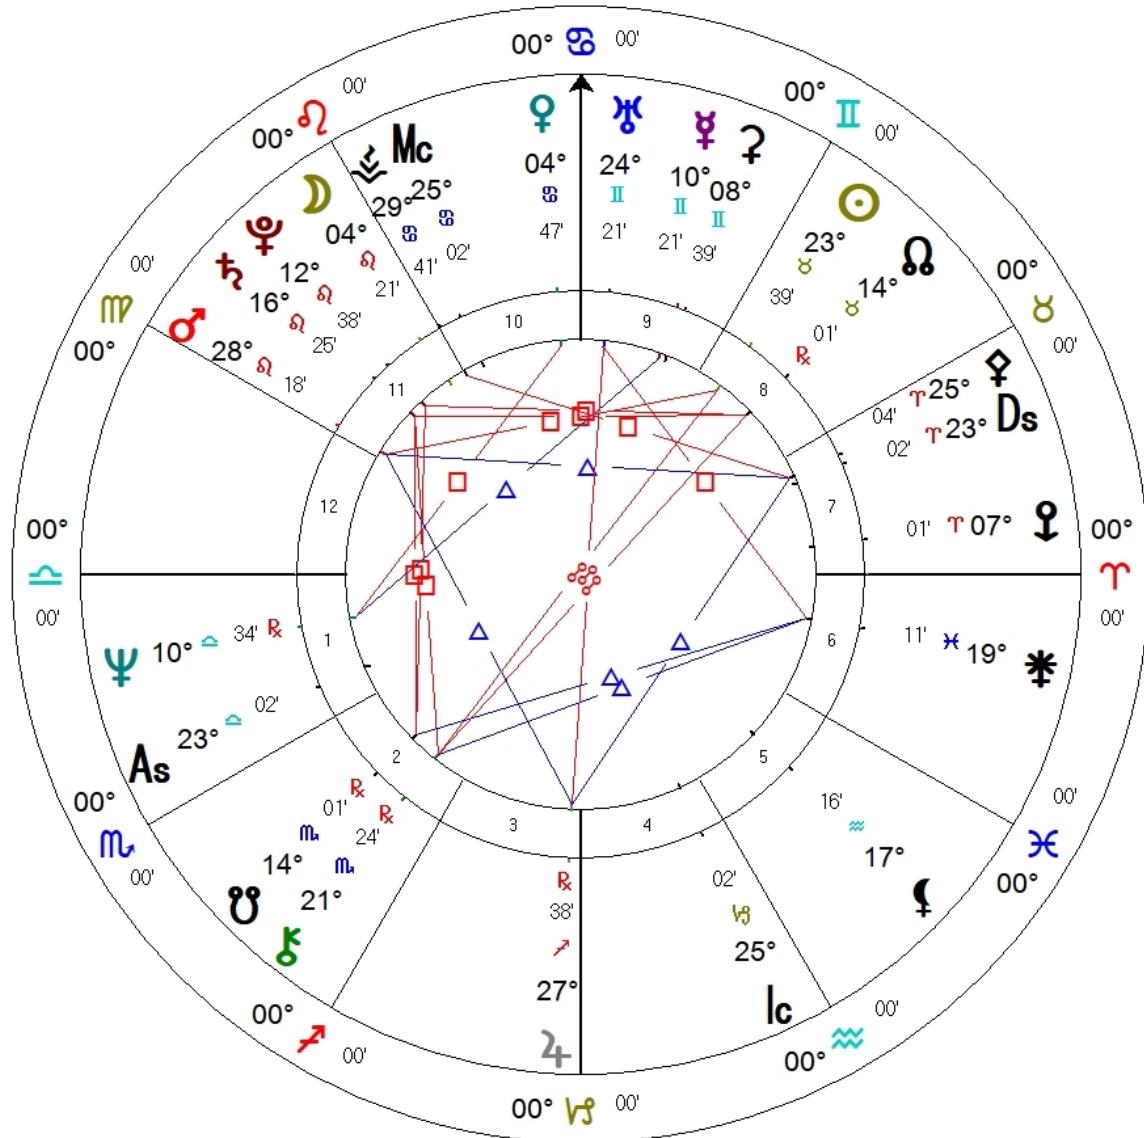

# US Chart from DR

## Event Chart

Jul 4 1776 NS, Thu

5:13:55 pm LMT +5:00:39

Philadelphia

39°N57'08" 075°W09'51"

*Geocentric*

*Tropical*

*Whole Signs*

*True Node*

**Israel**  
**Natal Chart**  
 May 14 1948, Fri  
 4:00pm EET-2:00  
 Tel Aviv, Israel  
 32°N04' 034"E46'  
*Geocentric*  
*Tropical*  
*Whole Signs*  
*True Node*

# Benjamin Netanyahu

Male Chart

Oct 21 1949, Fri

10:15 am EEDT -3:00

Tel Aviv, Israel

32°N 04° 034"E 46'

*Geocentric*

*Tropical*